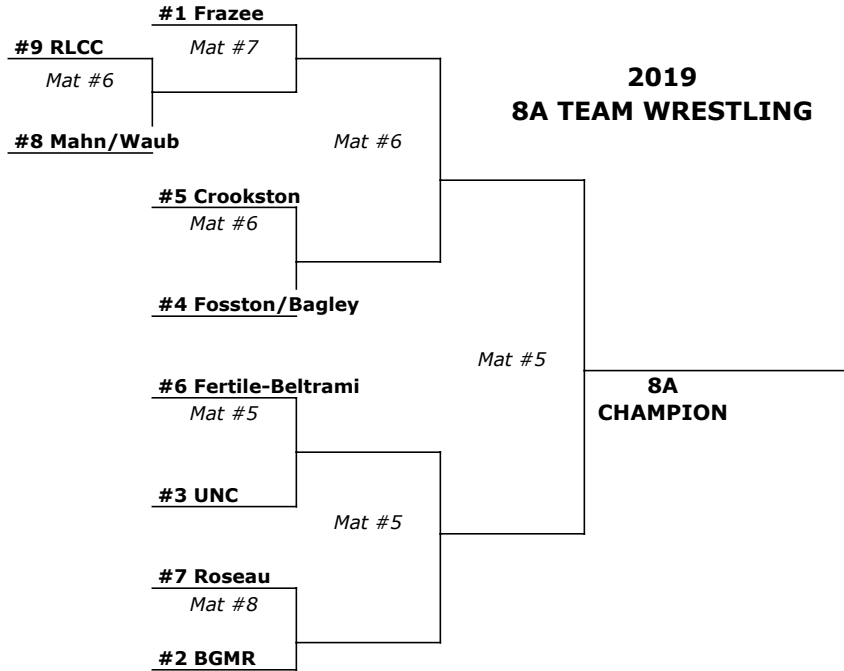

SECTION 8A / 8AA TEAM CHAMPIONSHIPS

Skin Checks & Weigh-ins
9:30

Wrestle-In	Quarter	Semi	Final
Sat. Feb 16 at REA 11:00	Sat. Feb 16 at REA 12:30	Sat. Feb 16 at REA 2:30	Sat. Feb 16 at REA 4:30

8A

- BGMR 1
- Crookston 2
- Fertile-Beltrami 3
- Fosston/Bagley 4
- Frazee 5
- Mahn/Waubun 6
- RLCC 7
- Roseau 8
- United North Central 9

Skin Checks & Weigh-ins
9:30

Wrestle-In	Quarter	Semi	Final
Sat. Feb 16 at REA 11:00	Sat. Feb 16 at REA 12:30	Sat. Feb 16 at REA 2:30	Sat. Feb 16 at REA 4:30

8AA

- Detroit Lakes 1
- DGF 2
- Fergus Falls 3
- Park Rapids Area 4
- Peq Lakes/PR-B 5
- Perham 6
- Pierz 7
- Sauk Centre/Melrose 8
- TRF 9
- United Clay Becker 10